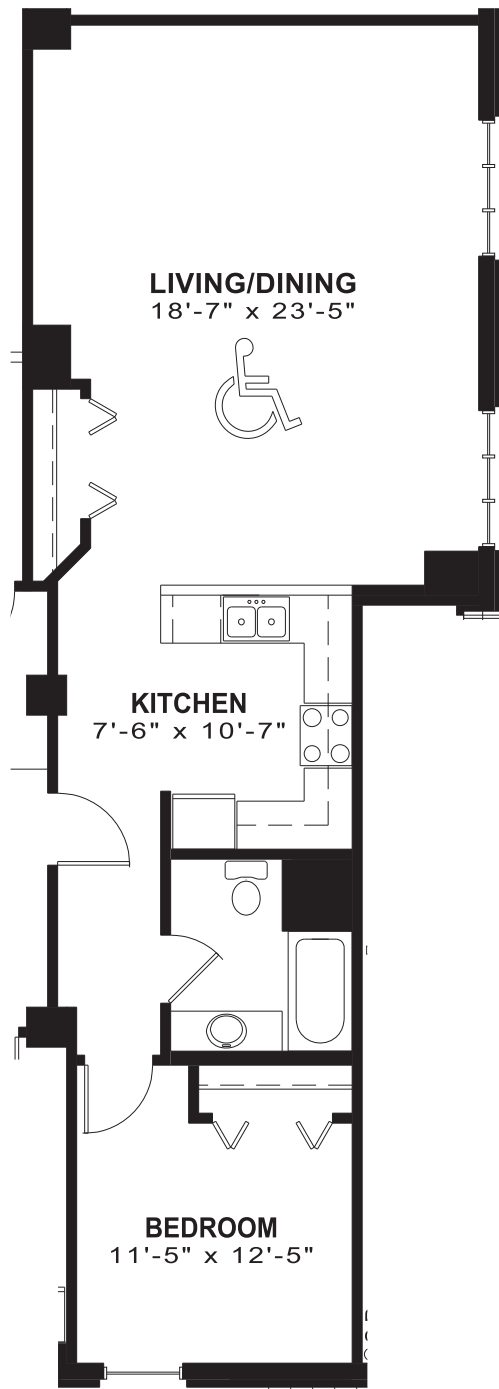

LOUIS JOLIET APARTMENTS

APARTMENT 101 ± 884 SQUARE FEET

THE ALEXANDER COMPANY