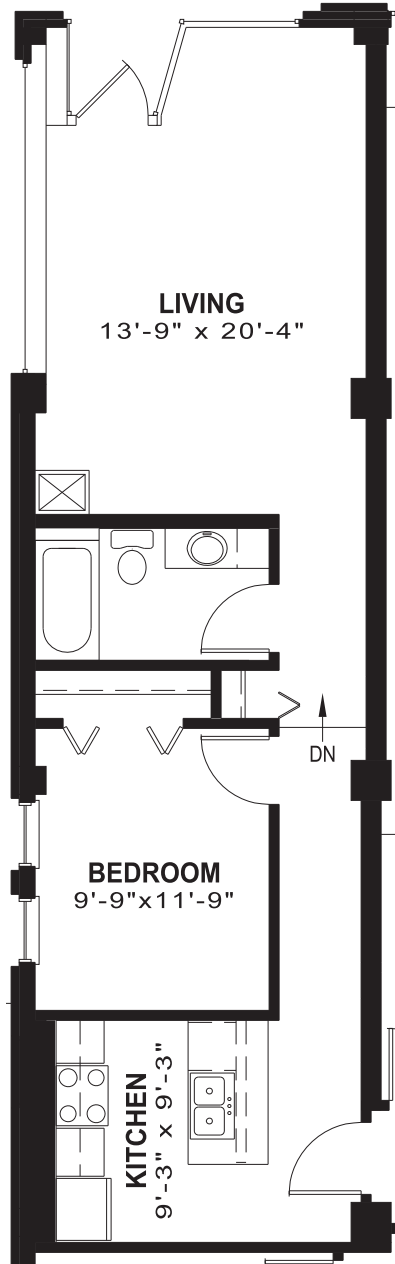

# LOUIS JOLIET APARTMENTS

APARTMENT 102 ± 667 SQUARE FEET

**THE ALEXANDER COMPANY**