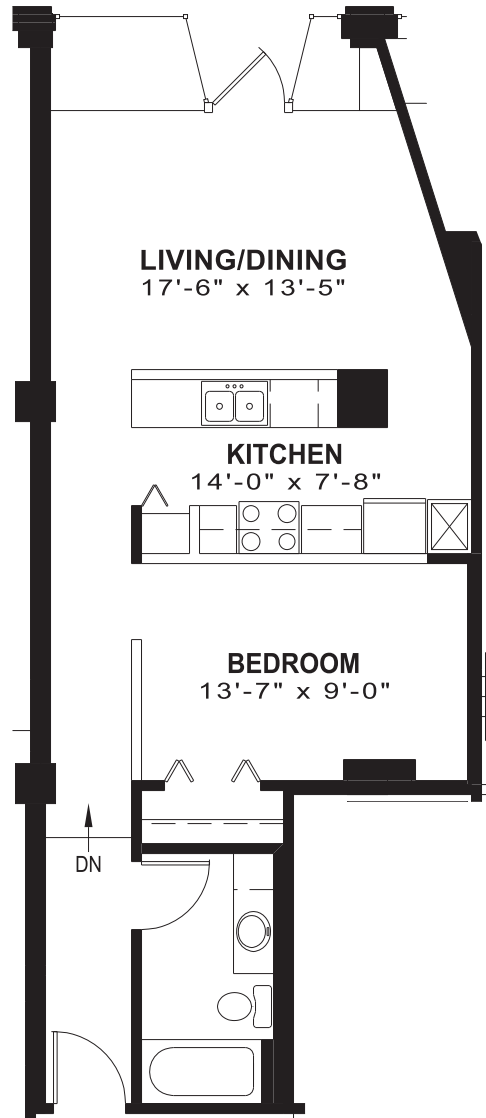

LOUIS JOLIET APARTMENTS

APARTMENT 103 ± 635 SQUARE FEET

THE ALEXANDER COMPANY