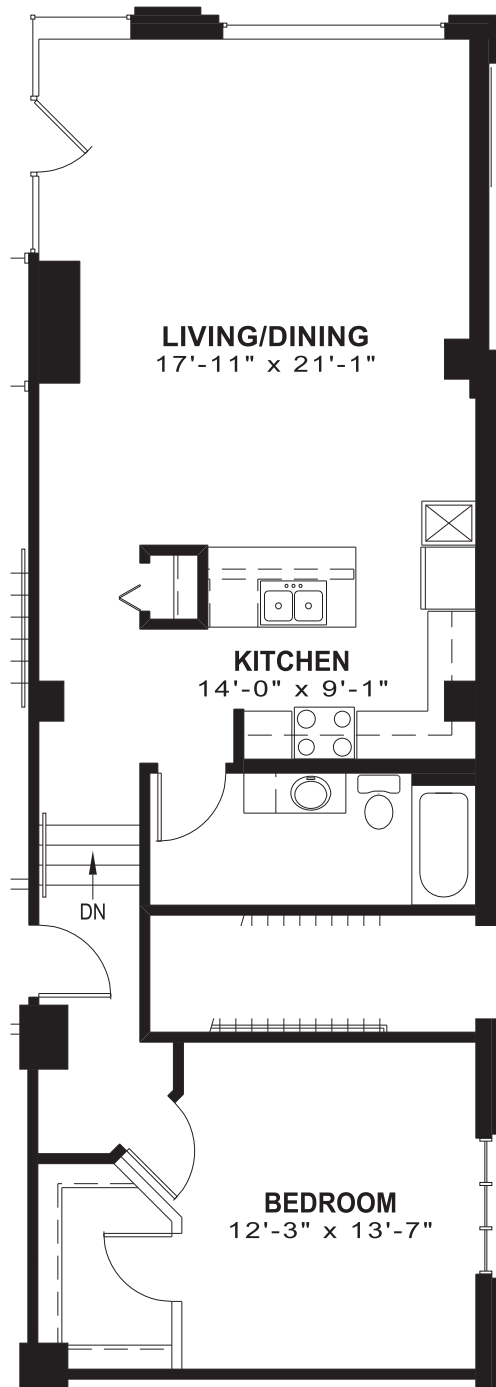

LOUIS JOLIET APARTMENTS

APARTMENT 104 ± 928 SQUARE FEET

THE ALEXANDER COMPANY