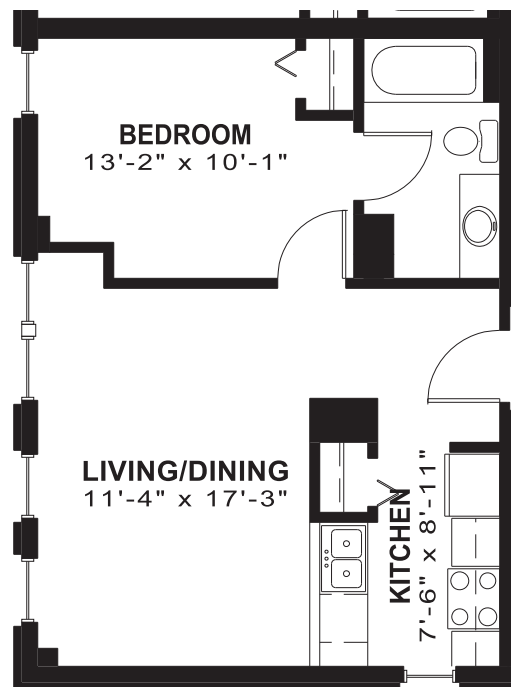

LOUIS JOLIET APARTMENTS

APARTMENT 201 ± 503 SQUARE FEET

THE ALEXANDER COMPANY