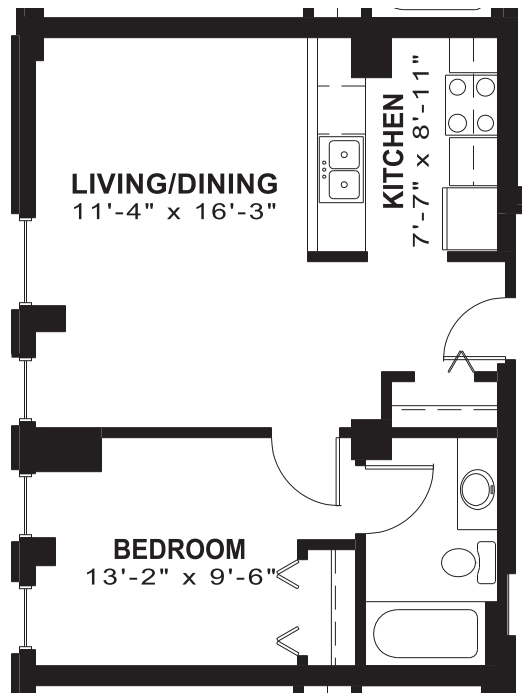

LOUIS JOLIET APARTMENTS

APARTMENT 202 ± 503 SQUARE FEET

THE ALEXANDER COMPANY