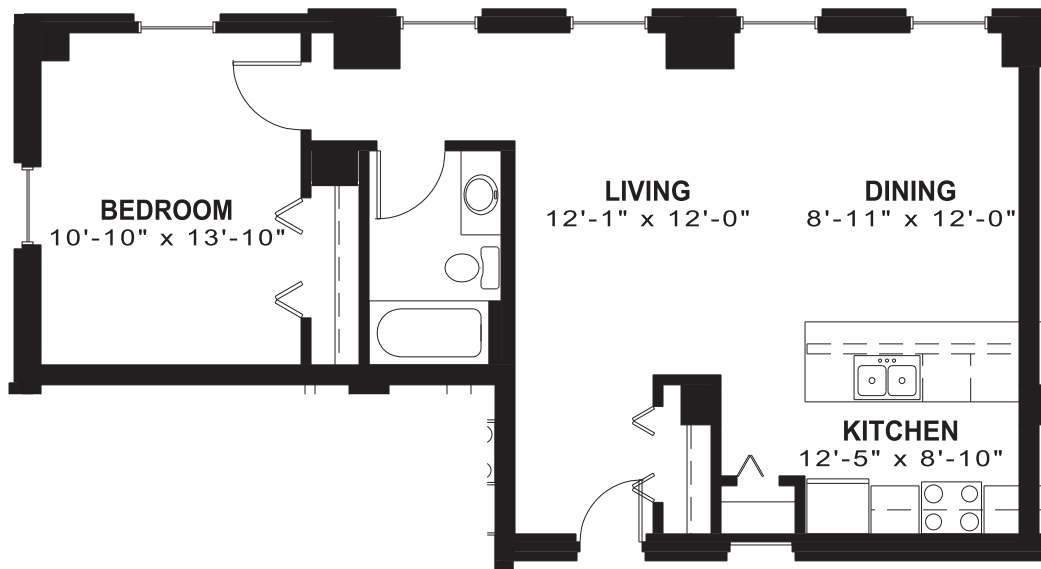

LOUIS JOLIET APARTMENTS

APARTMENT 203 ± 721 SQUARE FEET

THE ALEXANDER COMPANY