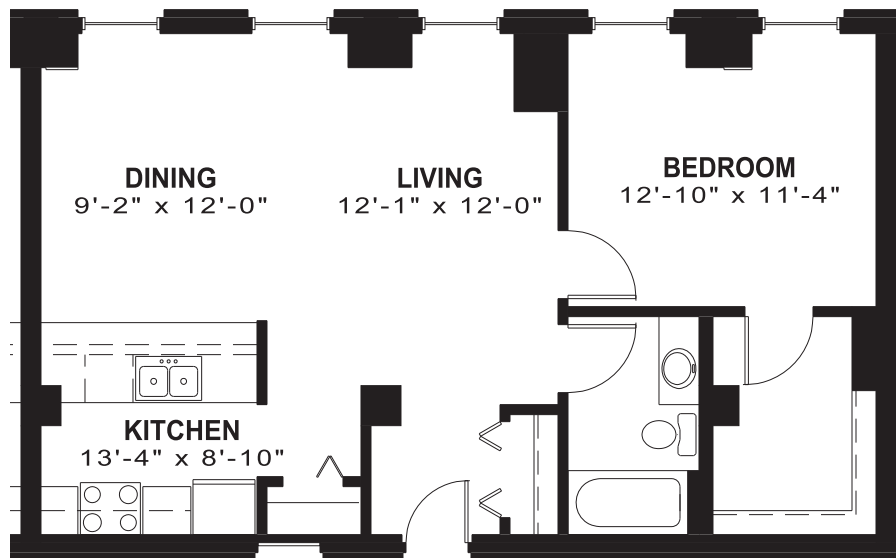

LOUIS JOLIET APARTMENTS

APARTMENT 204 ± 738 SQUARE FEET

THE ALEXANDER COMPANY