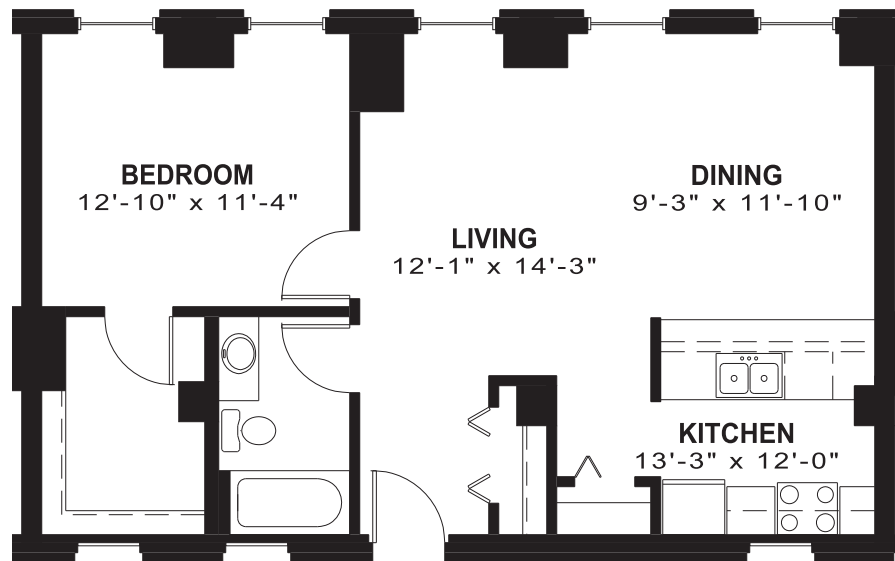

# LOUIS JOLIET APARTMENTS

APARTMENT 205 ± 736 SQUARE FEET

**THE ALEXANDER COMPANY**