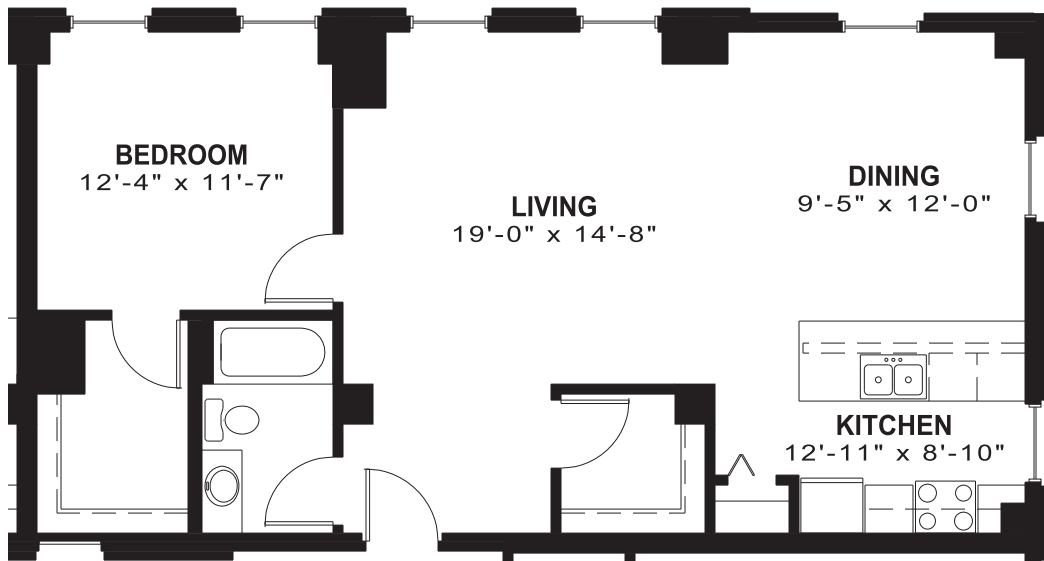

LOUIS JOLIET APARTMENTS

APARTMENT 206 ± 872 SQUARE FEET

THE ALEXANDER COMPANY