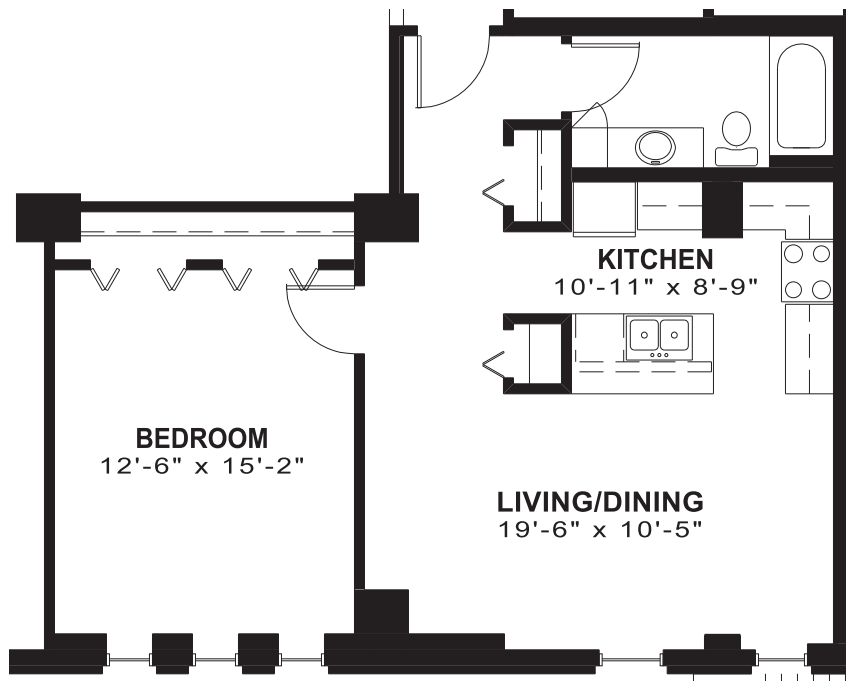

LOUIS JOLIET APARTMENTS

APARTMENT 208 ± 725 SQUARE FEET

THE ALEXANDER COMPANY