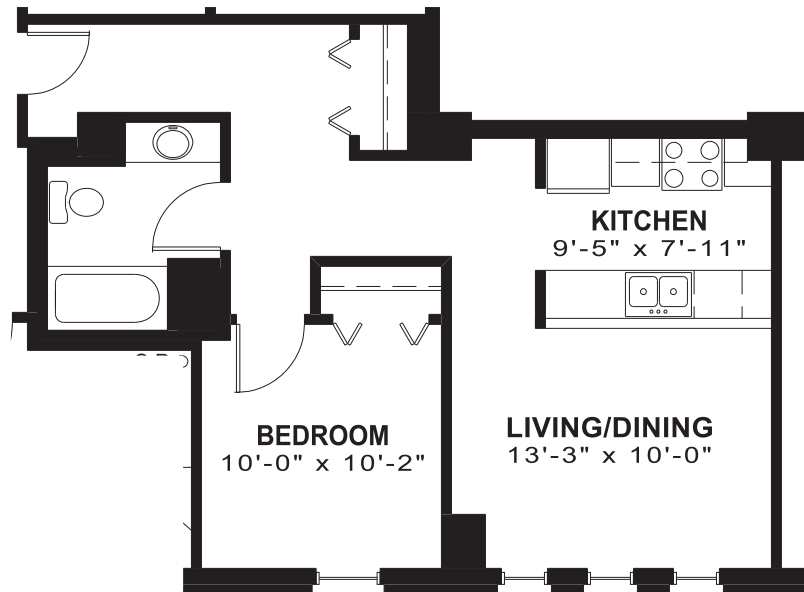

# LOUIS JOLIET APARTMENTS

APARTMENT 209 ± 561 SQUARE FEET

**THE ALEXANDER COMPANY**