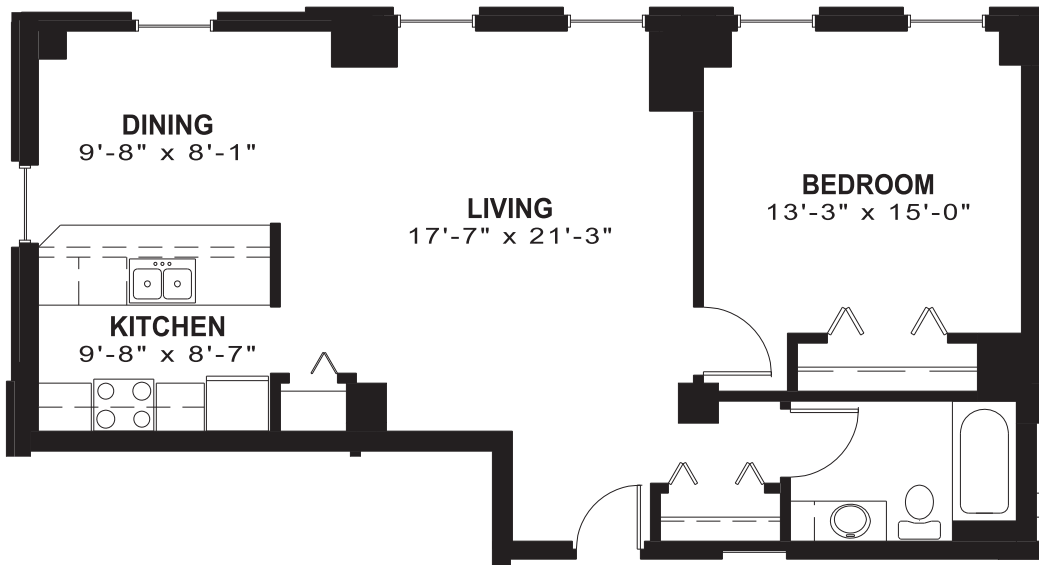

LOUIS JOLIET APARTMENTS

APARTMENT 302-802 ± 786 SQUARE FEET

THE ALEXANDER COMPANY