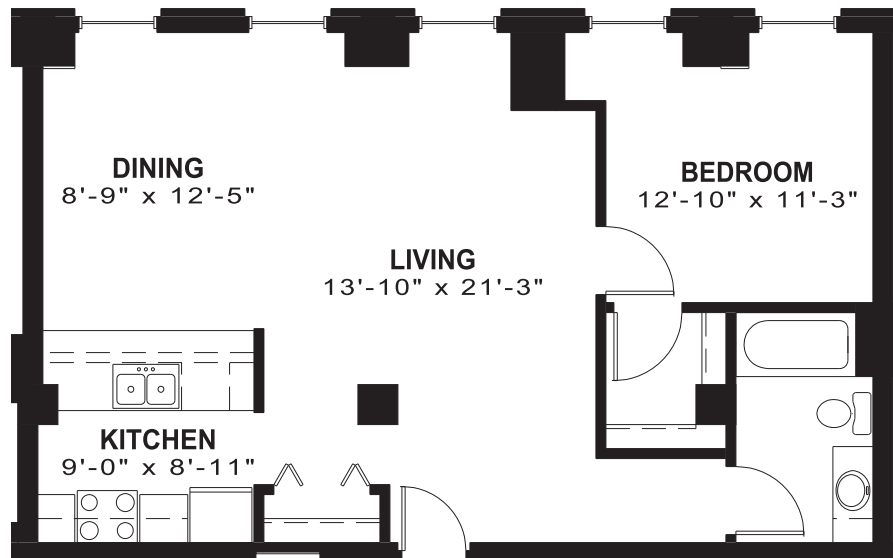

# LOUIS JOLIET APARTMENTS

APARTMENT 304-804 ± 751 SQUARE FEET

**THE ALEXANDER COMPANY**