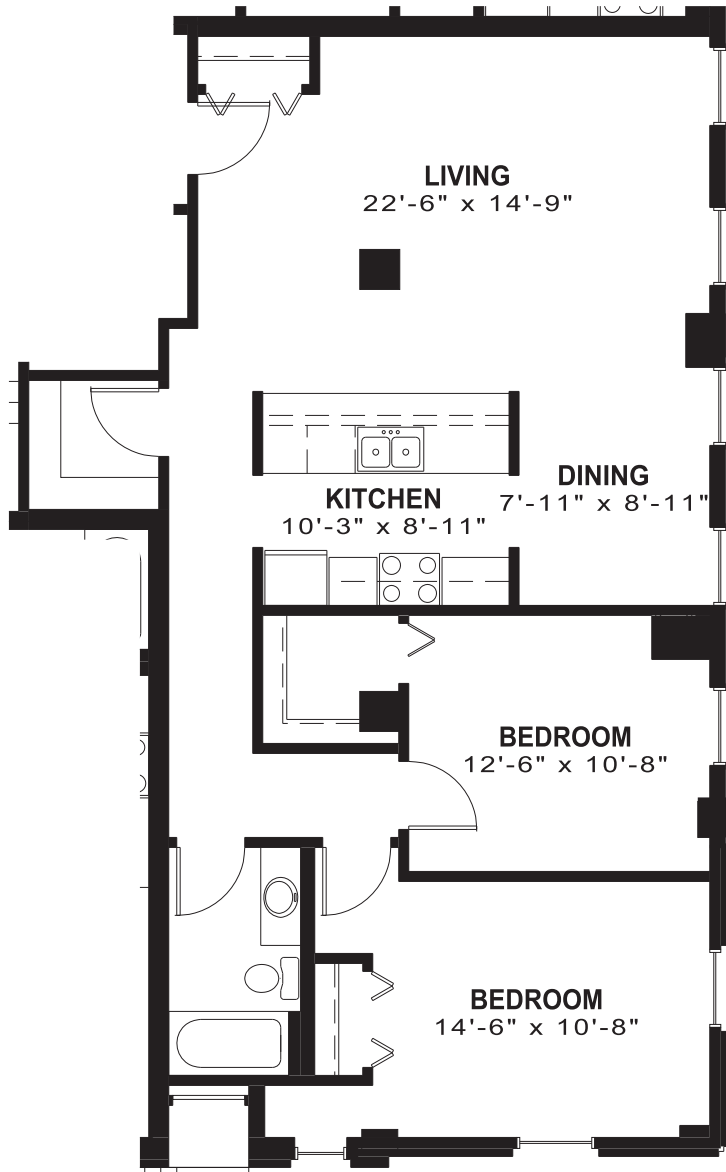

LOUIS JOLIET APARTMENTS

APARTMENT 207 ± 1,044 SQUARE FEET

THE ALEXANDER COMPANY