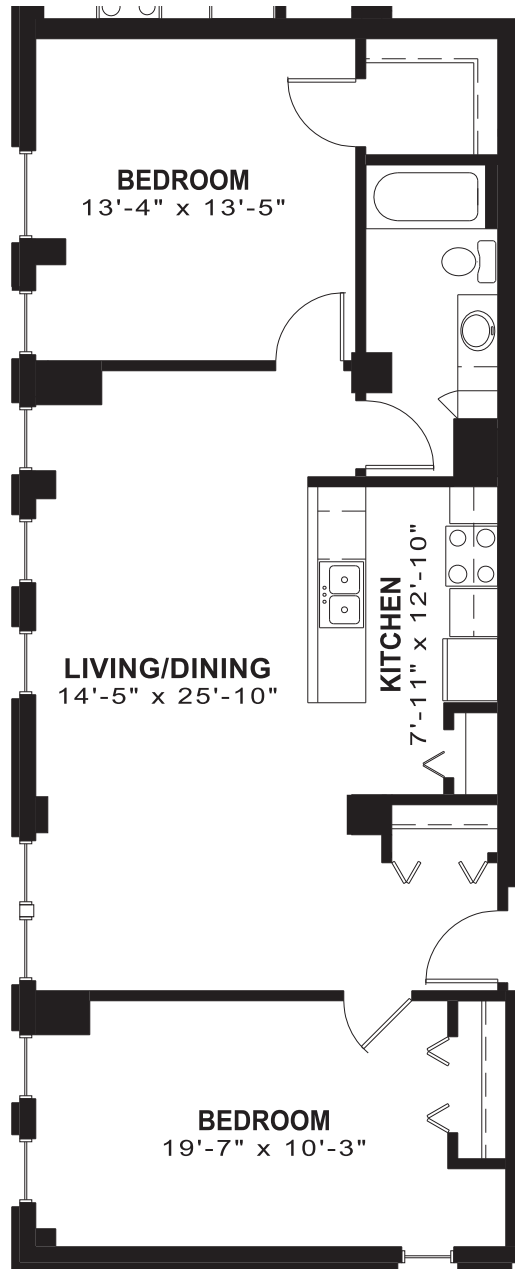

# LOUIS JOLIET APARTMENTS

APARTMENT 301-801 ± 986 SQUARE FEET

THE ALEXANDER COMPANY