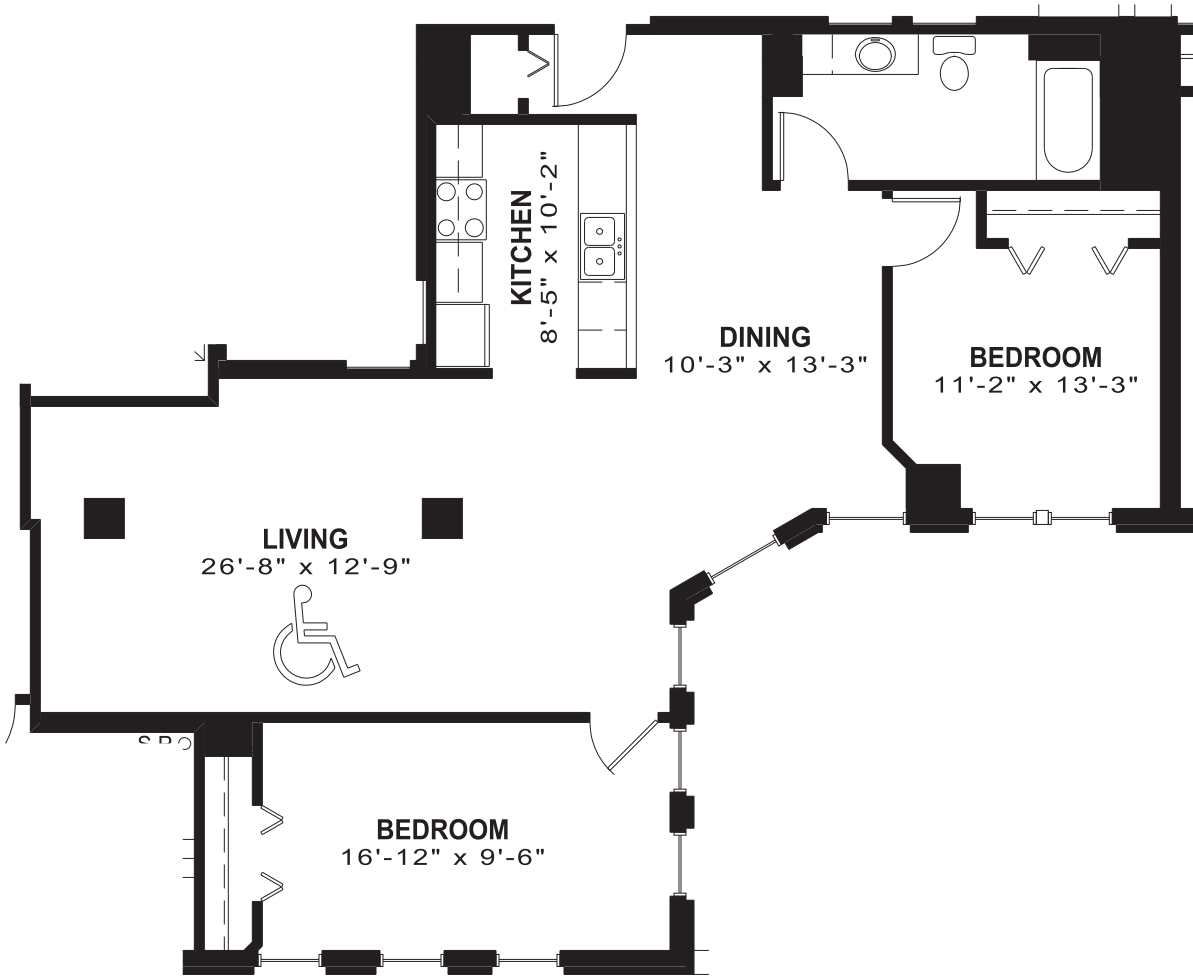

LOUIS JOLIET APARTMENTS

APARTMENT 303-803 ± 1,104 SQUARE FEET

THE ALEXANDER COMPANY