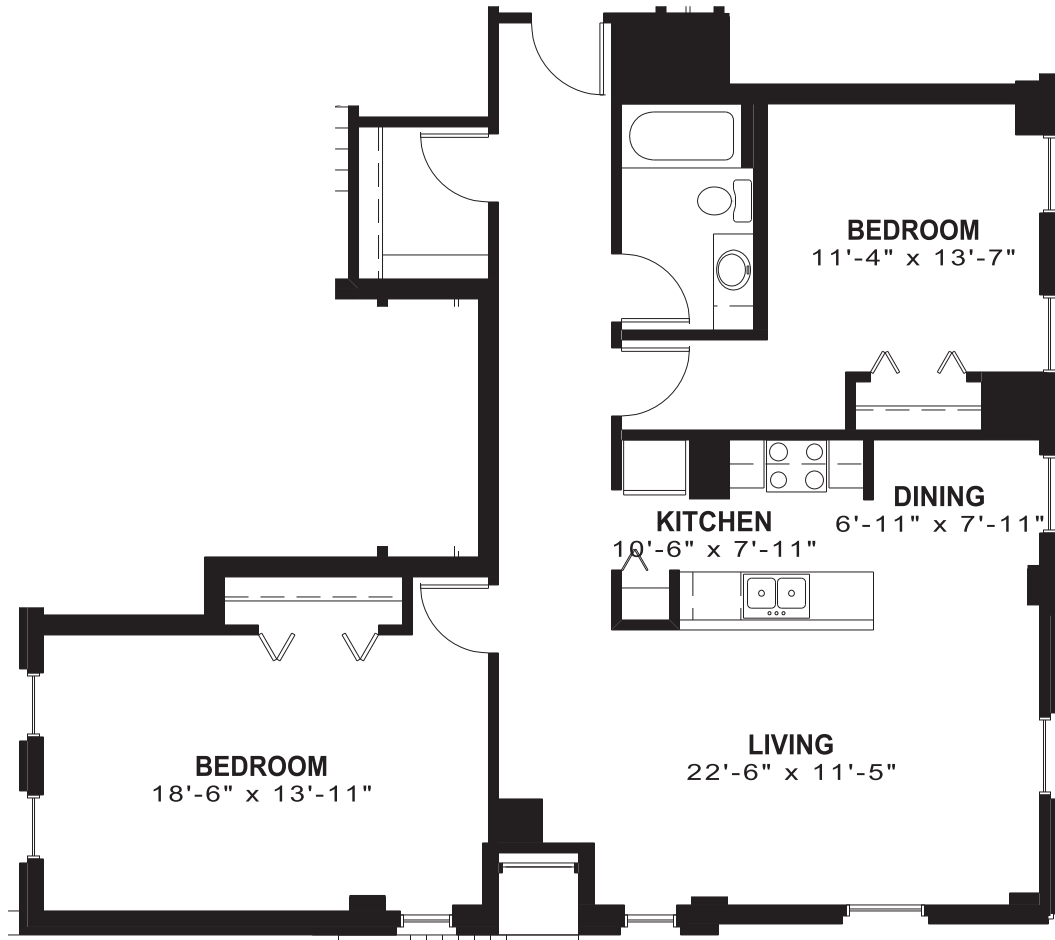

LOUIS JOLIET APARTMENTS

APARTMENT 307-807 ± 1,061 SQUARE FEET

THE ALEXANDER COMPANY