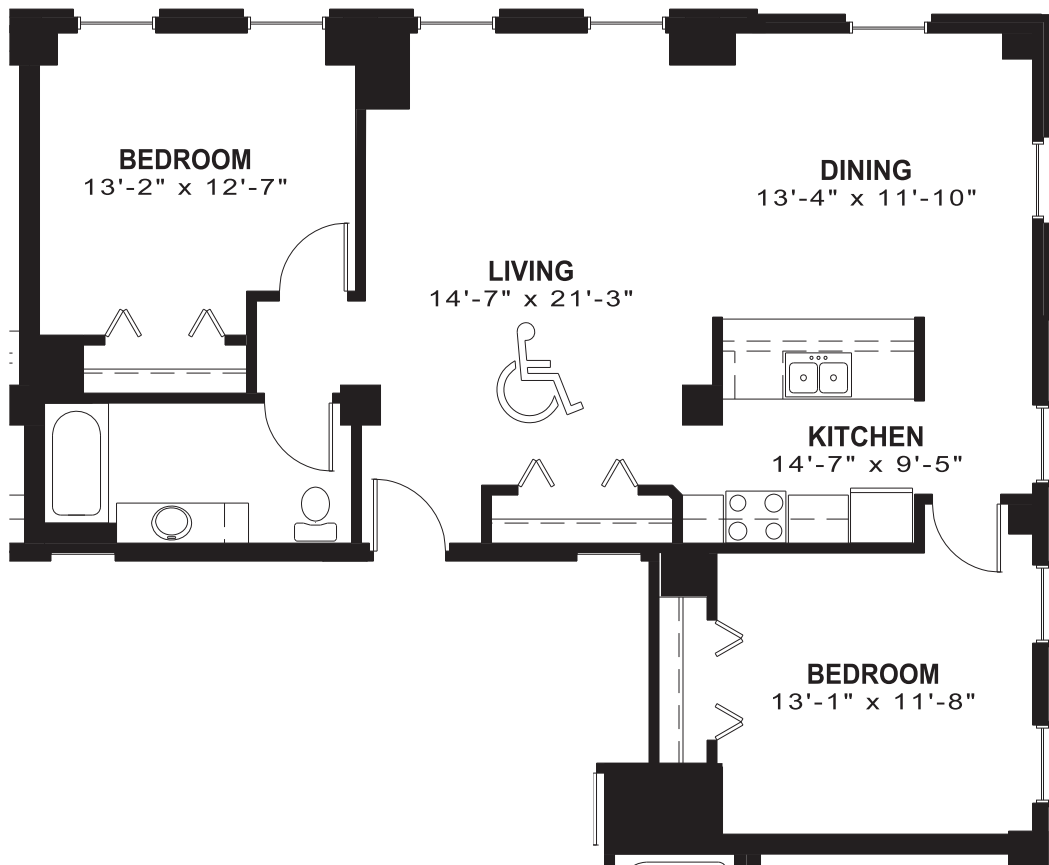

# LOUIS JOLIET APARTMENTS

APARTMENT 308-808 ± 1,065 SQUARE FEET

THE ALEXANDER COMPANY